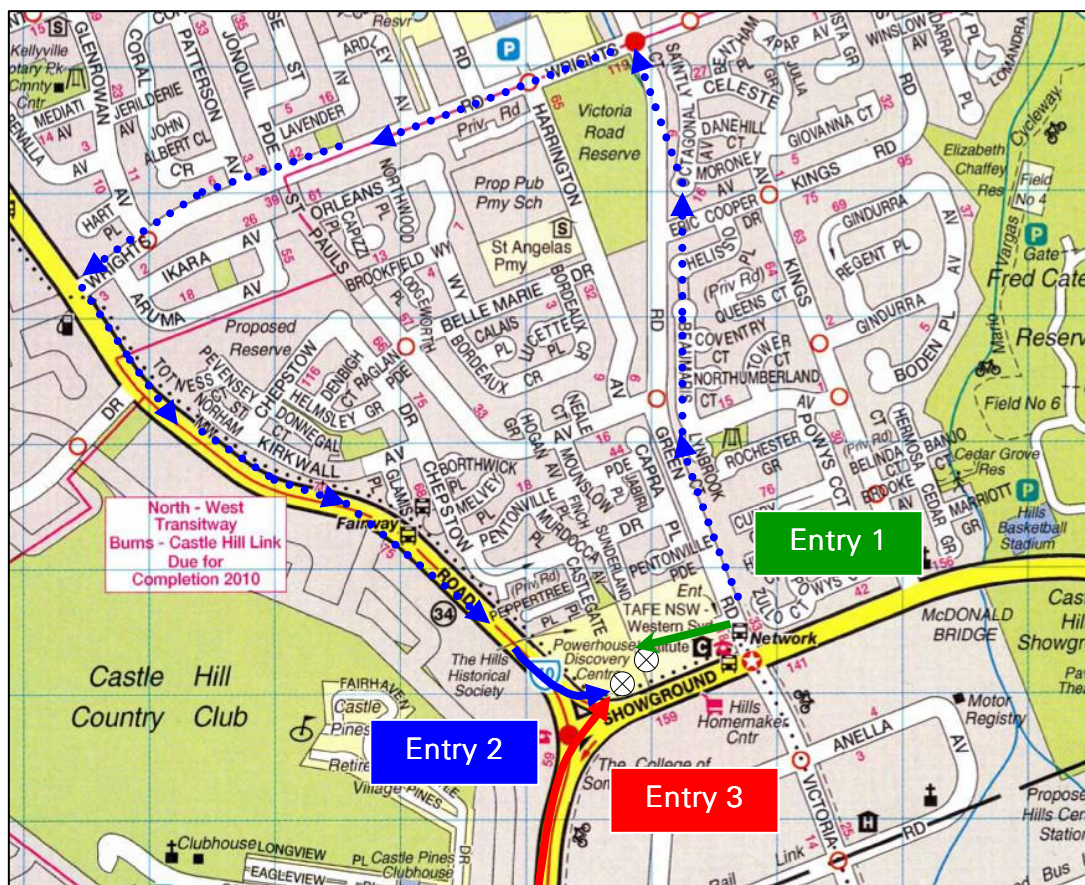

- If you are driving along Showground Road from the Windsor Road direction, you need to turn left onto Green Road.
- If you are driving along Showground Road from the Castle Hill direction, you need to turn right onto Green Road.
- From the Castle Hill direction, it is easiest if you turn from the left-hand turning lane, as you will be in the correct lane once you have turned the corner.
- Turn left into the TAFE driveway. The TAFE driveway is located approximately 60 metres from the corner of Showground and Green roads.
- Drive all the way along the TAFE driveway until you reach the Powerhouse Discovery Centre site. Turn left at the entry. Parking is located all around the site.

2

- Please note that a longer route via Wrights Road/Windsor Road/Showground Road is also an option for entry to the site if you miss the TAFE driveway.

3

Entry via our Showground Road driveway:

This entry is best for vehicles approaching from the Kellyville/Windsor Road direction.

- Turn left onto Showground Road from Windsor Road.
- Turn left into the Powerhouse Discovery Centre's driveway. The driveway is located approximately 100 metres from the corner of Windsor and Showground roads. For safety reasons, please put your left indicator on and slow down early so that the traffic behind you is aware that you are turning into our driveway.

POWERHOUSE DISCOVERY CENTRE SITE MAP

PLEASE SEE OVERLEAF FOR DIRECTIONS FOR ENTRY INTO THE SITE.