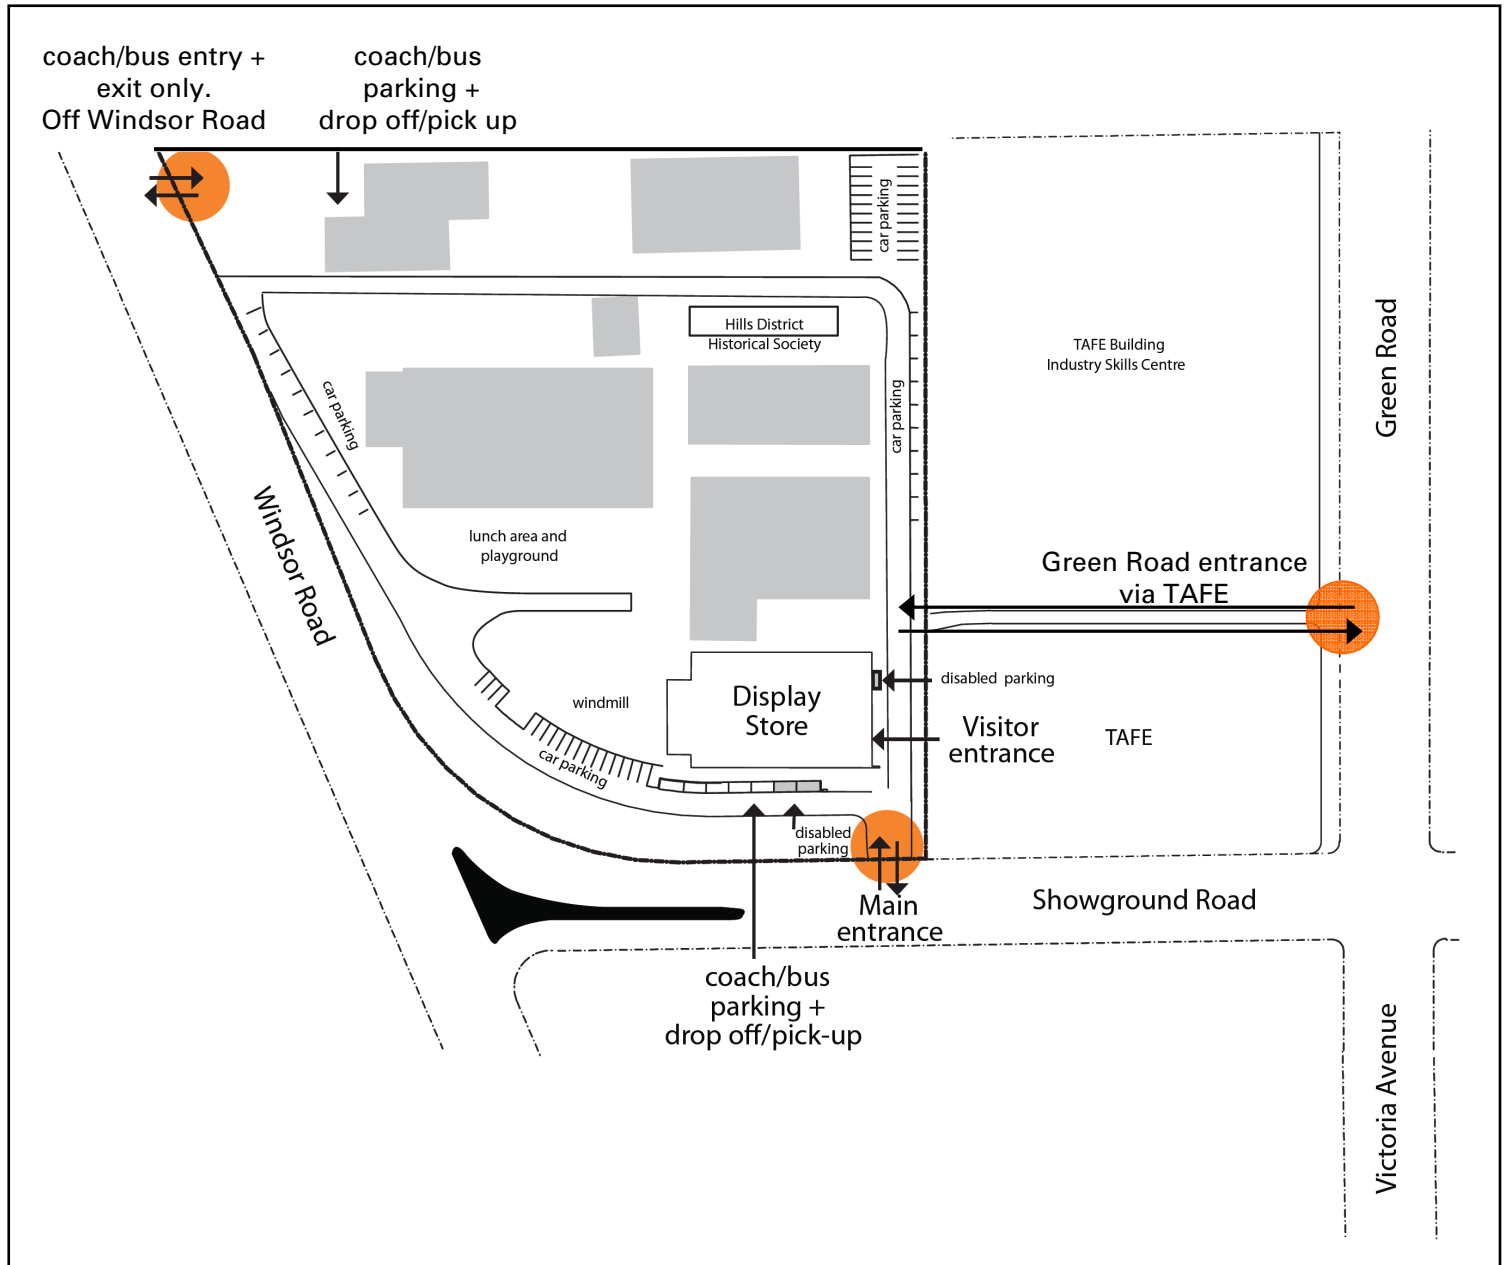

- If you are driving along Showground Road from the Windsor Road direction, you need to turn left onto Green Road.
- If you are driving along Showground Road from the Castle Hill direction, you need to turn right onto Green Road.
- From the Castle Hill direction, it is easiest if you turn from the left-hand turning lane, as you will be in the correct lane once you have turned the corner.
- Turn left into the TAFE driveway. The TAFE driveway is located approximately 60 metres from the corner of Showground and Green roads.
- Drive all the way along the TAFE driveway until you reach the Powerhouse Discovery Centre site. Turn left at the entry. Parking is located all around the site.

2

- Please note that a longer route via Wrights Road/Windsor Road/Showground Road is also an option for entry to the site if you miss the TAFE driveway.

3

Entry via our Showground Road driveway:

This entry is best for vehicles approaching from the Kellyville/Windsor Road direction.

- Turn left onto Showground Road from Windsor Road.
- Turn left into the Powerhouse Discovery Centre's driveway. The driveway is located approximately 100 metres from the corner of Windsor and Showground roads. For safety reasons, please put your left indicator on and slow down early so that the traffic behind you is aware that you are turning into our driveway.

POWERHOUSE DISCOVERY CENTRE SITE MAP

PLEASE SEE OVERLEAF FOR DIRECTIONS FOR ENTRY INTO THE SITE.